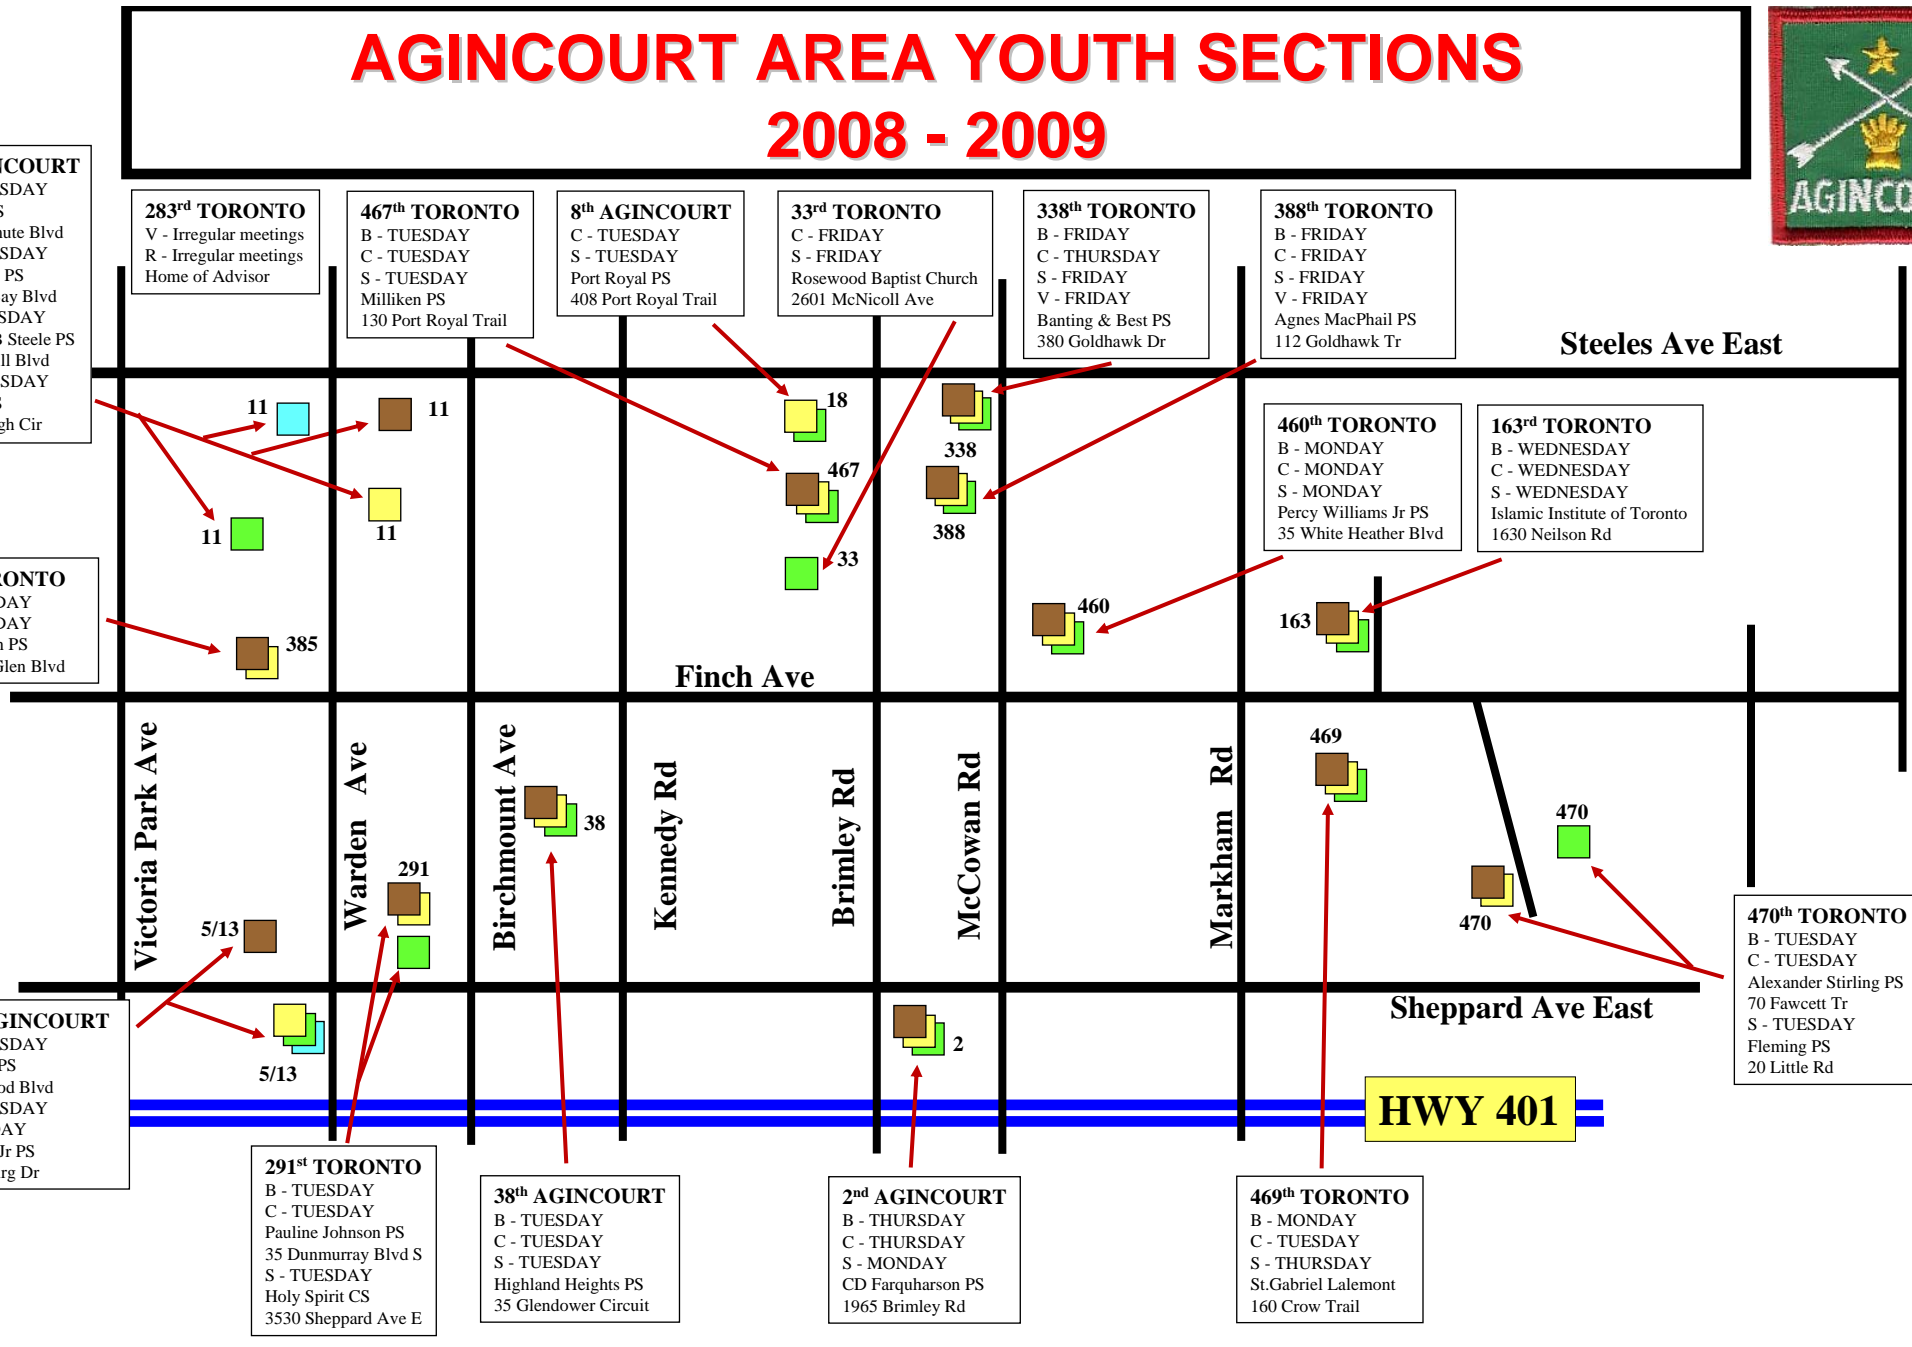

**163<sup>rd</sup> TORONTO**  
 B - WEDNESDAY  
 C - WEDNESDAY  
 S - WEDNESDAY  
 Islamic Institute of Toronto  
 1630 Neilson Rd

**470<sup>th</sup> TORONTO**  
 B - TUESDAY  
 C - TUESDAY  
 Alexander Stirling PS  
 70 Fawcett Tr  
 S - TUESDAY  
 Fleming PS  
 20 Little Rd

**5<sup>th</sup>/13<sup>th</sup> AGINCOURT**  
 B - WEDNESDAY  
 Bridlewood PS  
 60 Bridlewood Blvd  
 C - WEDNESDAY  
 S/V - MONDAY  
 Vradenburg Jr PS  
 50 Vradenburg Dr

**291<sup>st</sup> TORONTO**  
 B - TUESDAY  
 C - TUESDAY  
 Pauline Johnson PS  
 35 Dunmurray Blvd S  
 S - TUESDAY  
 Holy Spirit CS  
 3530 Sheppard Ave E

**38<sup>th</sup> AGINCOURT**  
 B - TUESDAY  
 C - TUESDAY  
 S - TUESDAY  
 Highland Heights PS  
 35 Glendower Circuit

**2<sup>nd</sup> AGINCOURT**  
 B - THURSDAY  
 C - THURSDAY  
 S - MONDAY  
 CD Farquharson PS  
 1965 Brimley Rd

**469<sup>th</sup> TORONTO**  
 B - MONDAY  
 C - TUESDAY  
 S - THURSDAY  
 St. Gabriel Lalemont  
 160 Crow Trail

Toronto City Limit

**HWY 401**